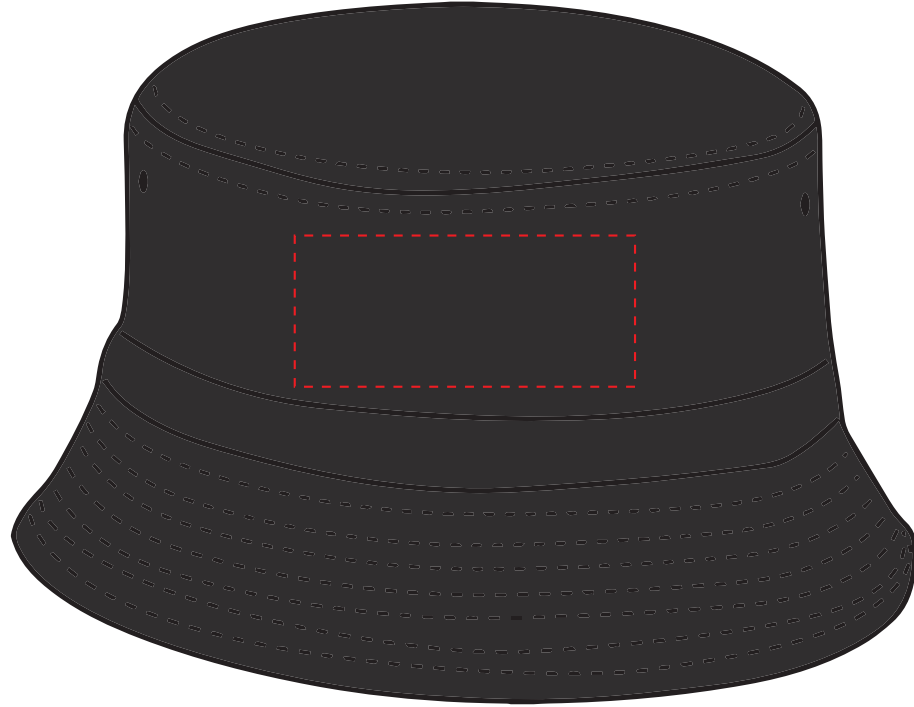

Your Ref:	Quantity:	Product Code:CF1021
Our Ref:	Version: 1	Product Colour:BLACK

PRINTING CONCERNS: PRINT MAY DISCOLOUR

PRODUCT INFO: DUE TO THE NATURE OF THE PRODUCT THE PRINT POSITION MAY VARY BY 2 - 3 MM

PANTONE REFERENCE(S)

The dashed line is to demonstrate print area and will not appear on your printed item

 Full colour printing

ARTWORK SCALE 40%

ARTWORK SCALE 100%
Max print area 90mm x 50mm

To proceed, please approve visual via the online system.